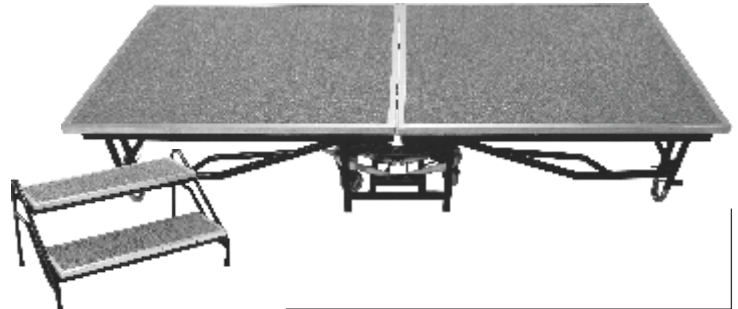

FOLDING STAGES

SPECIFICATION: Platform Dimension: 4'x8', Dual Height: 17"&24", Carpet Platform: Constructed from 18mm thick solid plywood, fixed with concealed T-Nut, Aluminium trimming and all round Velcro for skirting.

Base: All round Mild Steel Angle Iron framework of 2"x2"x4"mm thick, Main frame structure of 1.25" Dia Mild Steel pipe 16 gauge duly Epoxy Powder Coated in Texture Black finish. Height extension is also constructed from Mild Steel pipes for hard wearing usage. Fitted with inter locking system. Safety locking mechanism to keep stage closed when folded- **Rs. 45,000/-**

STEP RISES

SPECIFICATION: Dual height 16"&24", **Material:** Mild Steel Frame of 1" round 16 gauge CRC pipe, **Platform:** 18mm thick solid plywood with carpet, complete with aluminum trimming. **Finish:** Black Texture Epoxy Powder Coating.

2 Steps - Rs. 8000/-
3 Steps - Rs. 9500/-